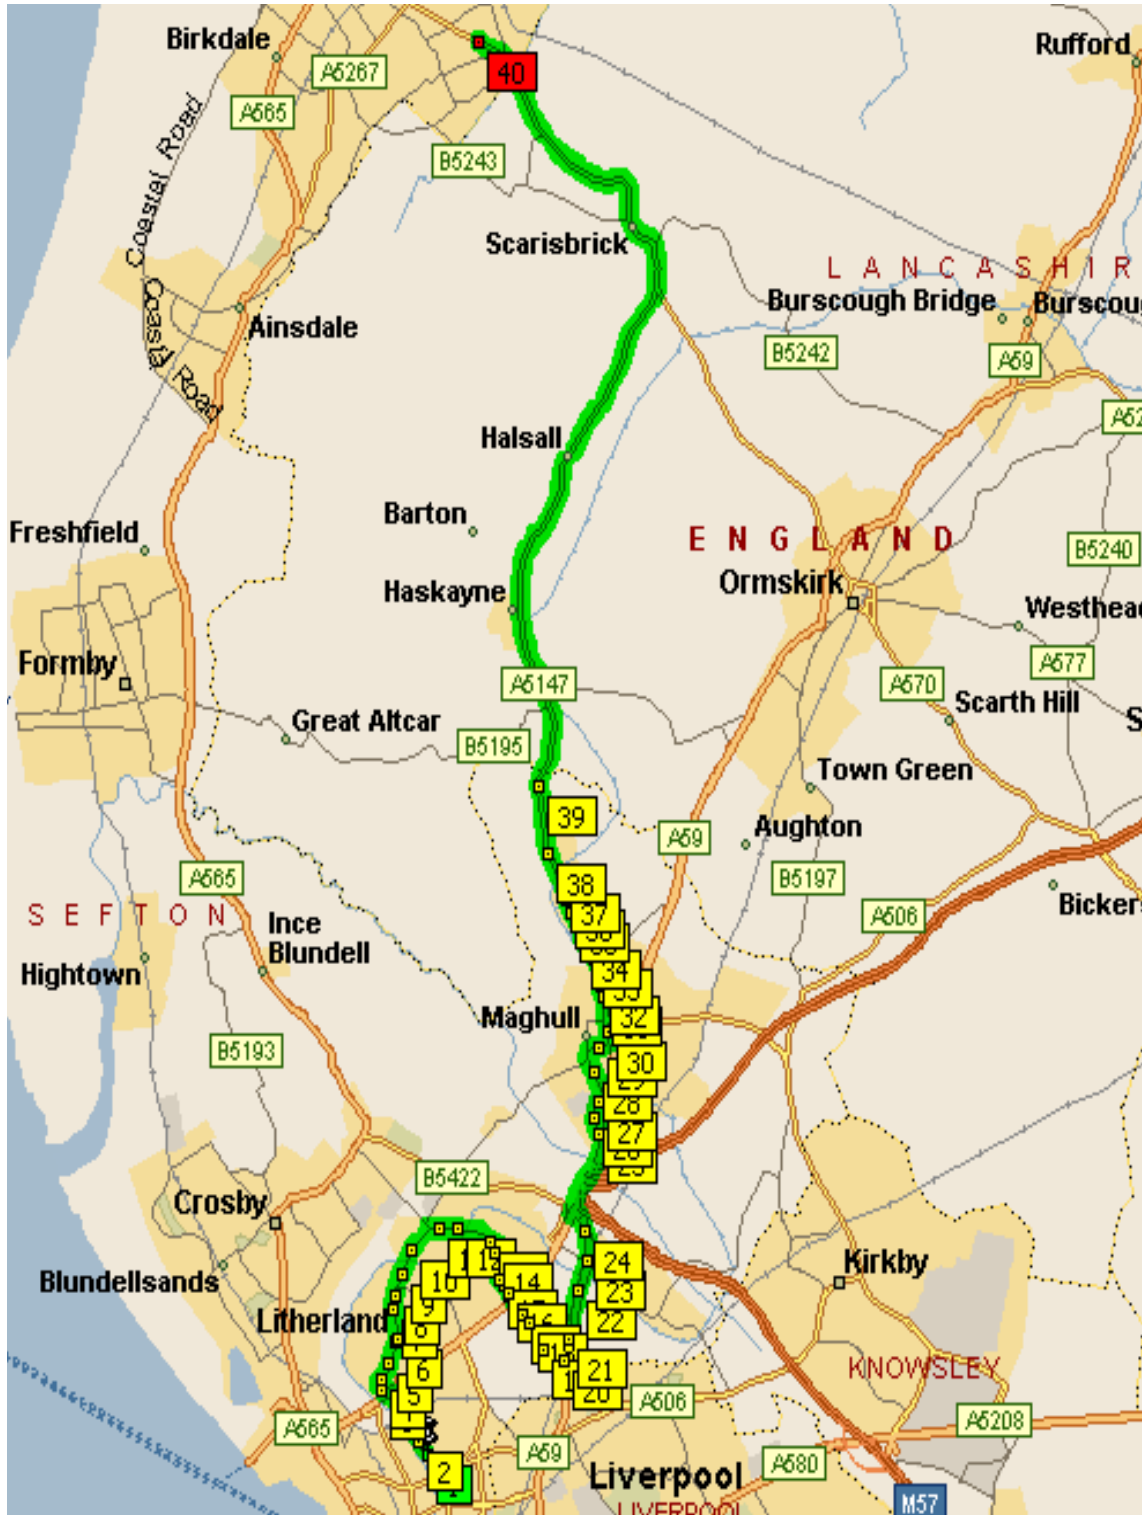

## COACH 6 - BOOTLE

**COACH 6 - BOOTLE**  
**M58, MAGHULL AND LYDIATE**