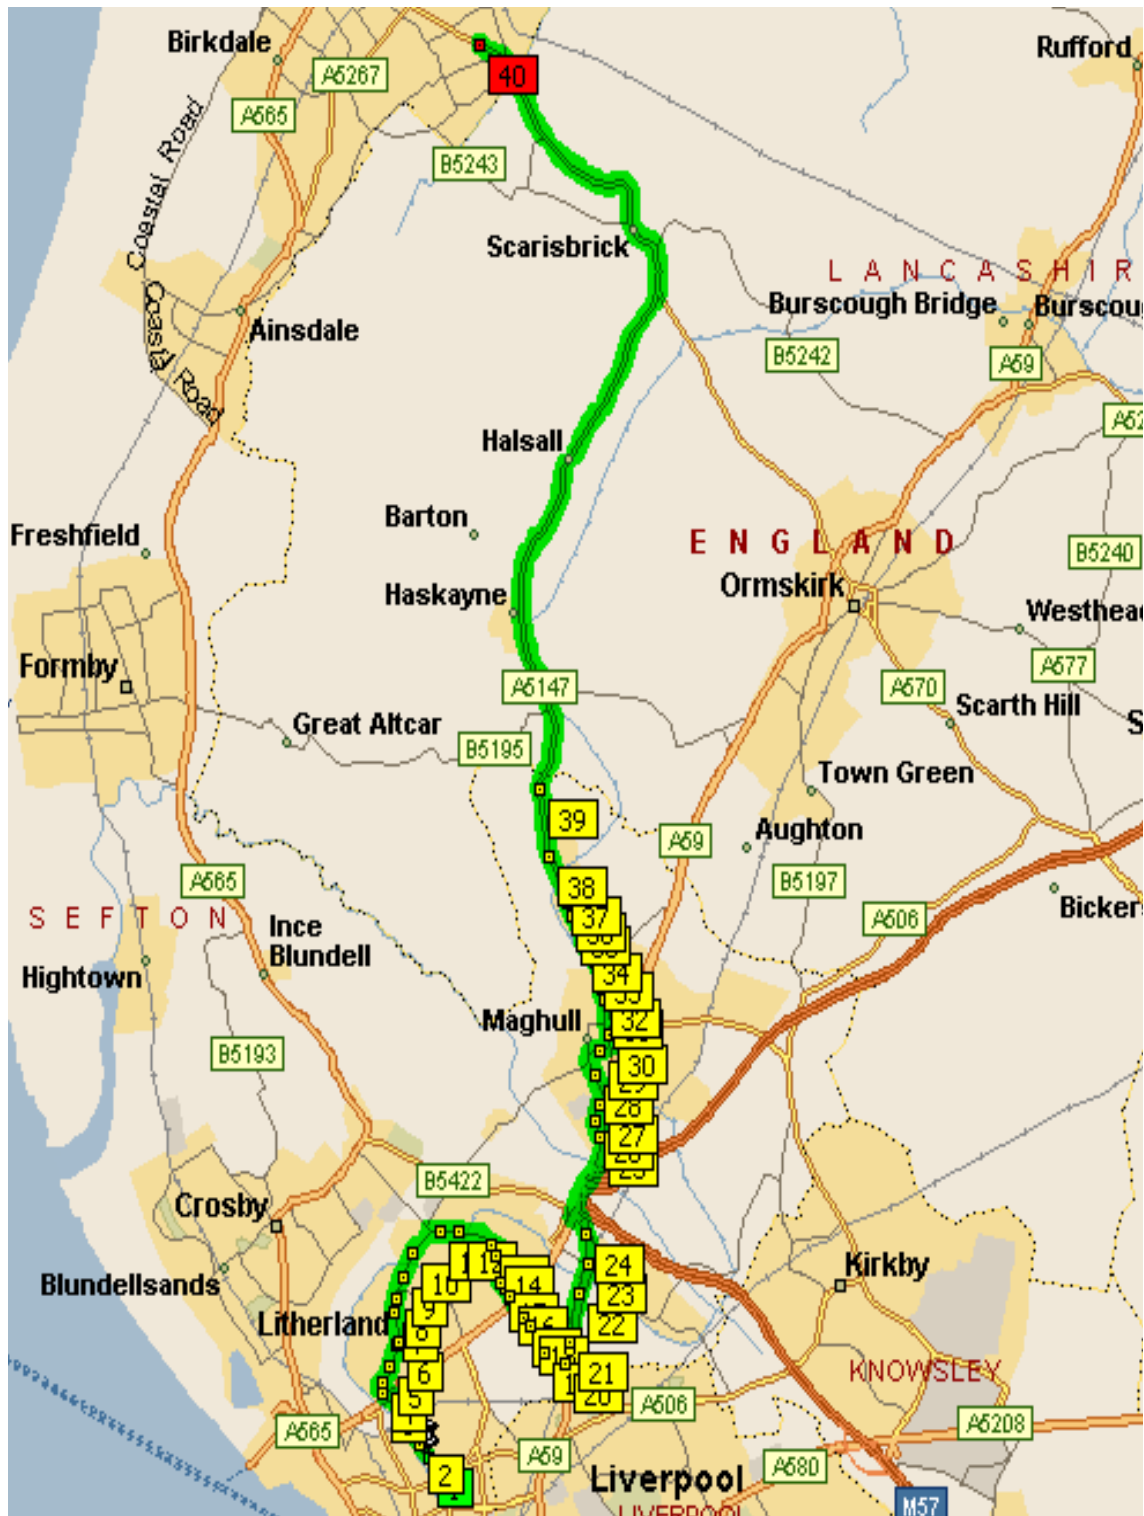

COACH 6 - BOOTLE

COACH 6 - BOOTLE
M58, MAGHULL AND LYDIATE