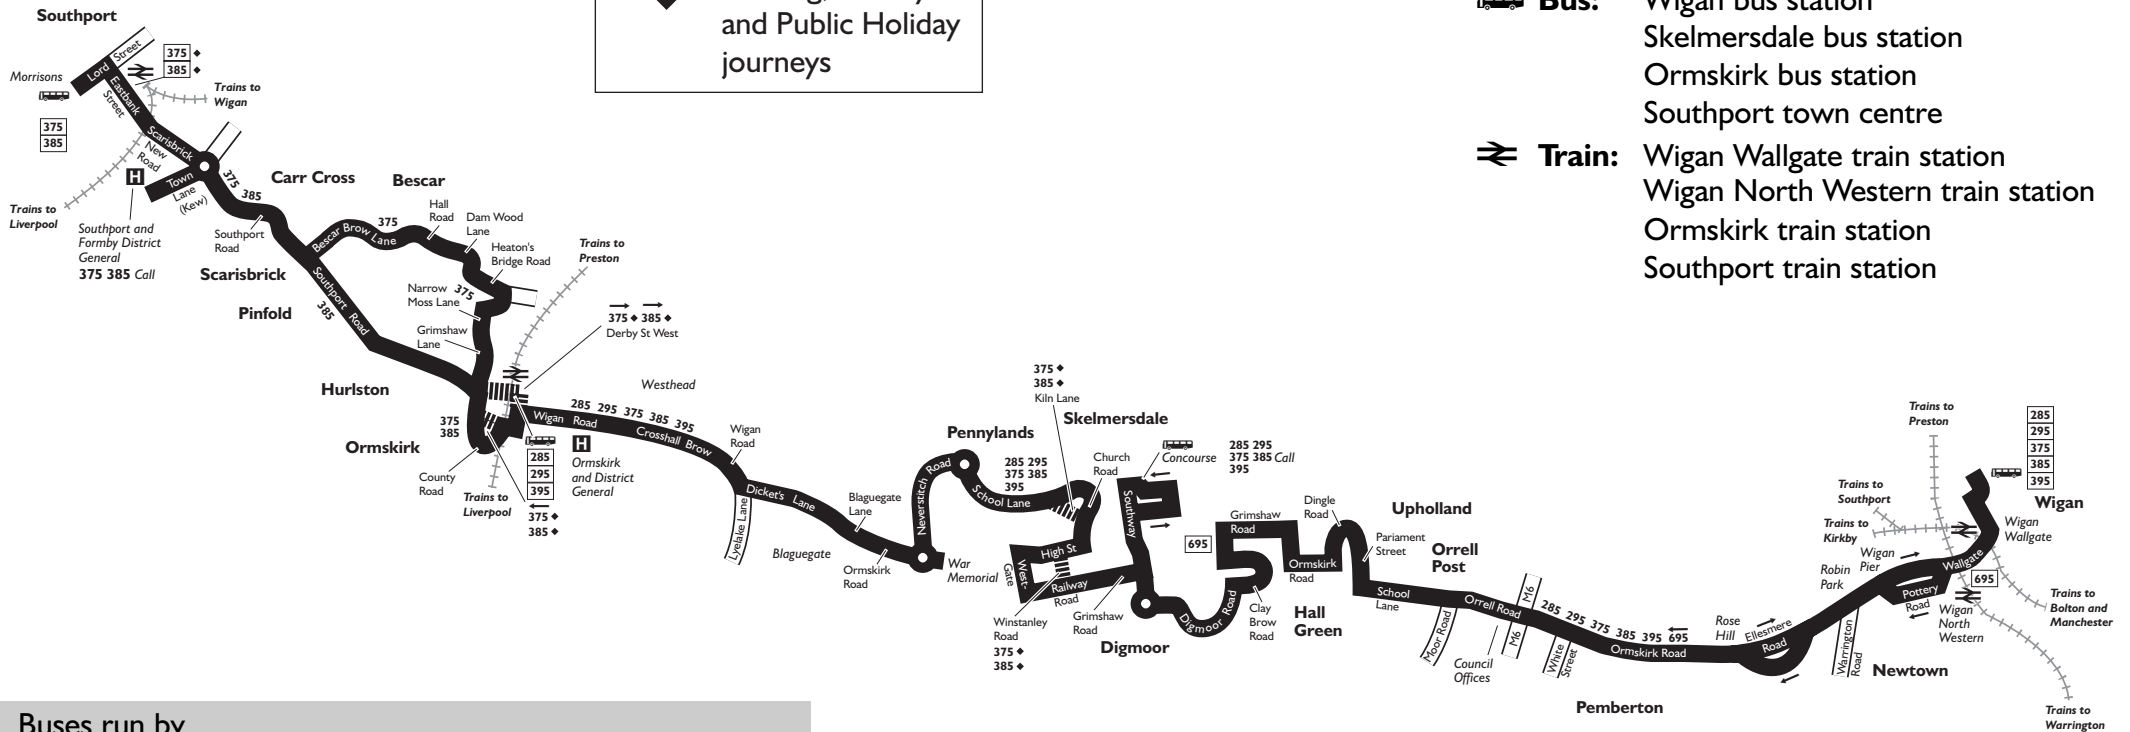

KEY

- Bus route
- Train line
- Direction of travel
- Train station
- Bus station/main connection point
- Hospital
- Terminus
- Evening, Sunday and Public Holiday journeys

Buses run by

- | | | |
|---|---|---|
| <p>Arriva North West
 73 Ormskirk Road
 Aintree
 Liverpool
 L9 5AE
 Telephone 08701 201088</p> | <p>Click Services
 Unit 6, 2 Potter Place
 West Pimbo
 Skelmersdale
 Lancashire
 WN8 9PW
 Telephone 01695 727052</p> | <p>First Manchester
 Wallshaw Street
 Oldham
 OL1 3TR
 Telephone 0161 627 2929</p> |
|---|---|---|