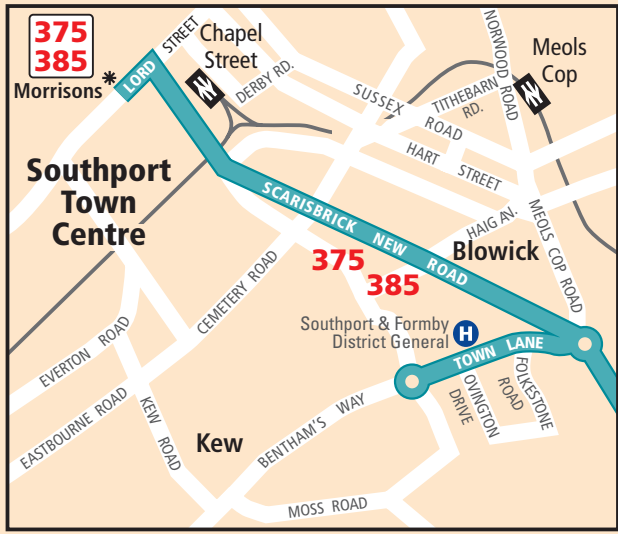

# Southport to Wigan via Ormskirk and Skelmersdale

**375,385**  
Southport  
(Morrisons)

**Connection points**

	<b>Bus:</b> Southport Chapel Street Ormskirk Bus Station Skelmersdale Bus Station Wigan Bus Station
	<b>Train:</b> Southport Train Station Ormskirk Train Station Wigan North Western Train Station Wigan Wallgate Train Station

**ARRIVA**

- ARRIVA routes 375,385
- 385** ♦ Evenings and Sundays
- Terminus point
- Buses run in direction of arrow
- Railway line and station