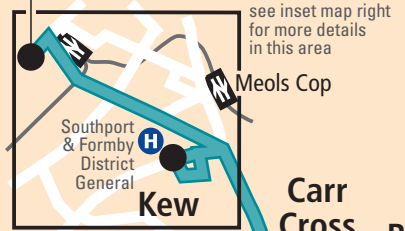

# Southport to Wigan via Ormskirk and Skelmersdale

**375,385**  
Southport  
(Morrisons)

**Connection points**

	<b>Bus:</b> Southport Chapel Street Ormskirk Bus Station Skelmersdale Bus Station Wigan Bus Station
	<b>Train:</b> Southport Train Station Ormskirk Train Station Wigan North Western Train Station Wigan Wallgate Train Station

**ARRIVA**

- ARRIVA routes 375,385
- 385** ♦ Evenings and Sundays
- Terminus point
- Buses run in direction of arrow
- Railway line and station