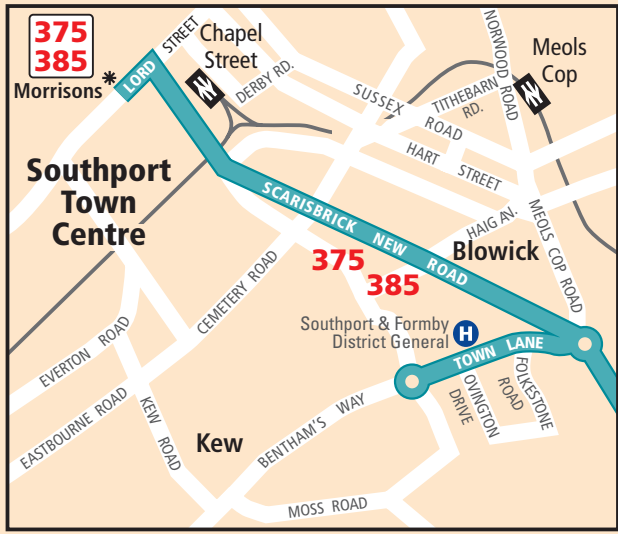

375,385

Southport to Wigan via Ormskirk and Skelmersdale

375,385
Southport
(Morrisons)

Connection points

	Bus: Southport Chapel Street Ormskirk Bus Station Skelmersdale Bus Station Wigan Bus Station
	Train: Southport Train Station Ormskirk Train Station Wigan North Western Train Station Wigan Wallgate Train Station

ARRIVA

- ARRIVA routes 375,385
- 385** ♦ Evenings and Sundays
- Terminus point
- Buses run in direction of arrow
- Railway line and station